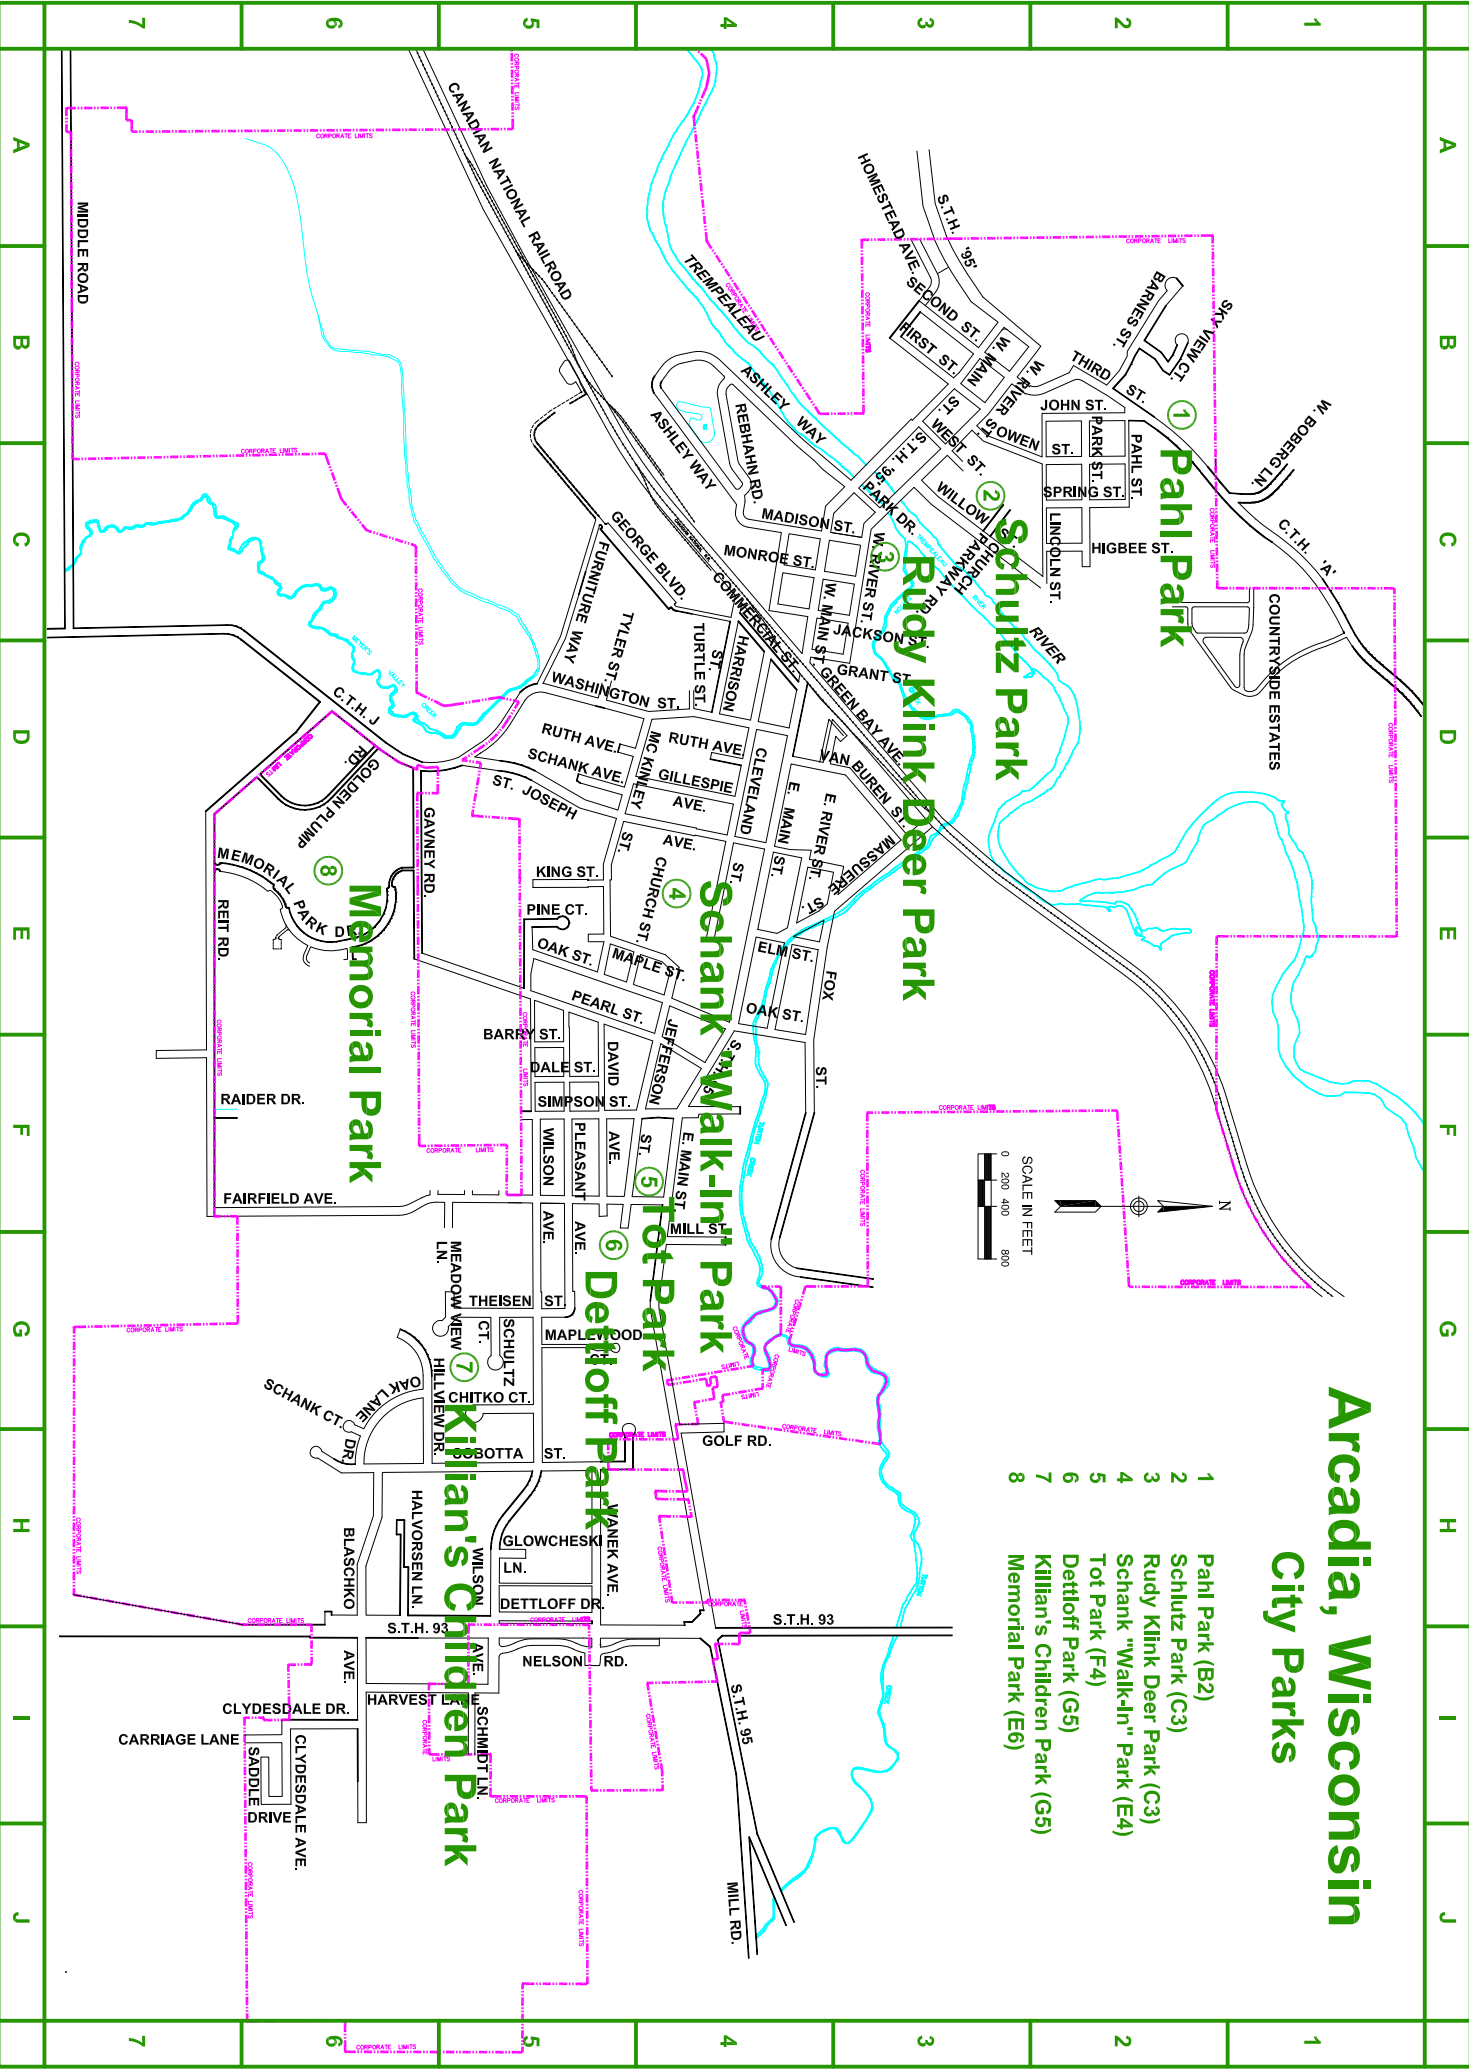

Arcadia, Wisconsin City Parks

- 1 Pahl Park (B2)
- 2 Schlutz Park (C3)
- 3 Rudy Klink Deer Park (C3)
- 4 Schank "Walk-In" Park (E4)
- 5 Tot Park (F4)
- 6 Dettloff Park (G5)
- 7 Killian's Children Park (G5)
- 8 Memorial Park (E6)

1 Pahl Park

2 Schlutz Park

3 Rudy Klink Deer Park

4 Schank "Walk-In" Park

5 Tot Park

6 Dettloff Park

7 Killian's Children Park

8 Memorial Park